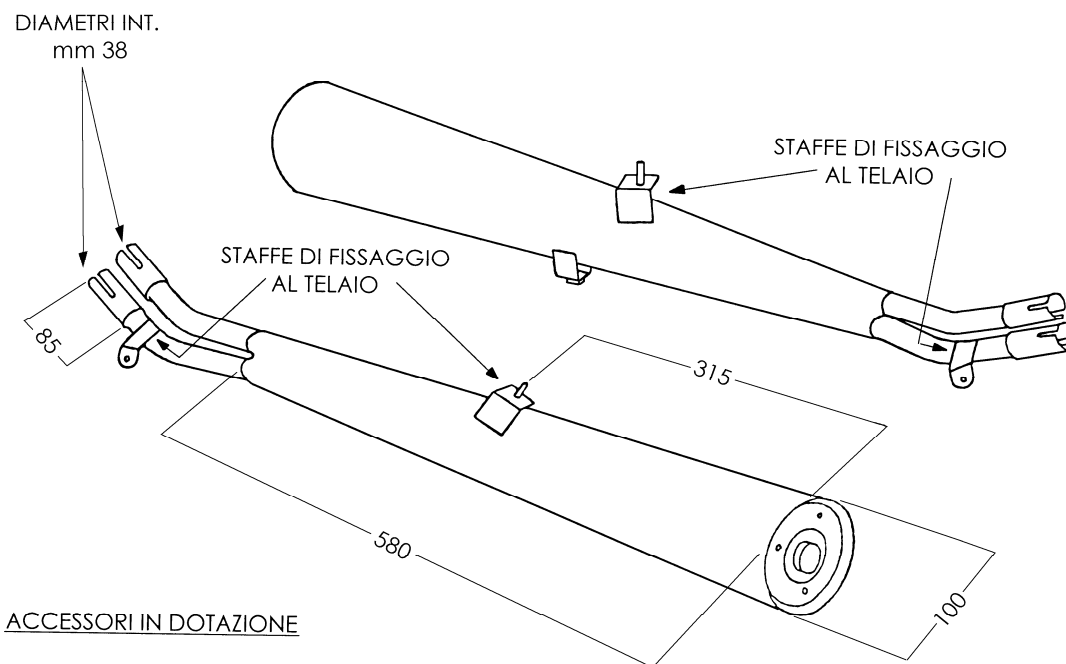

HONDA CBX 650 NIGHTHAWK

ARTICOLO COMMERCIALE:
H/2049/BC
COPPIE MARMITTE
AFTER MARKET
CROMATO BIANCO

N° 4 FASCETTE
DIAM. mm 43