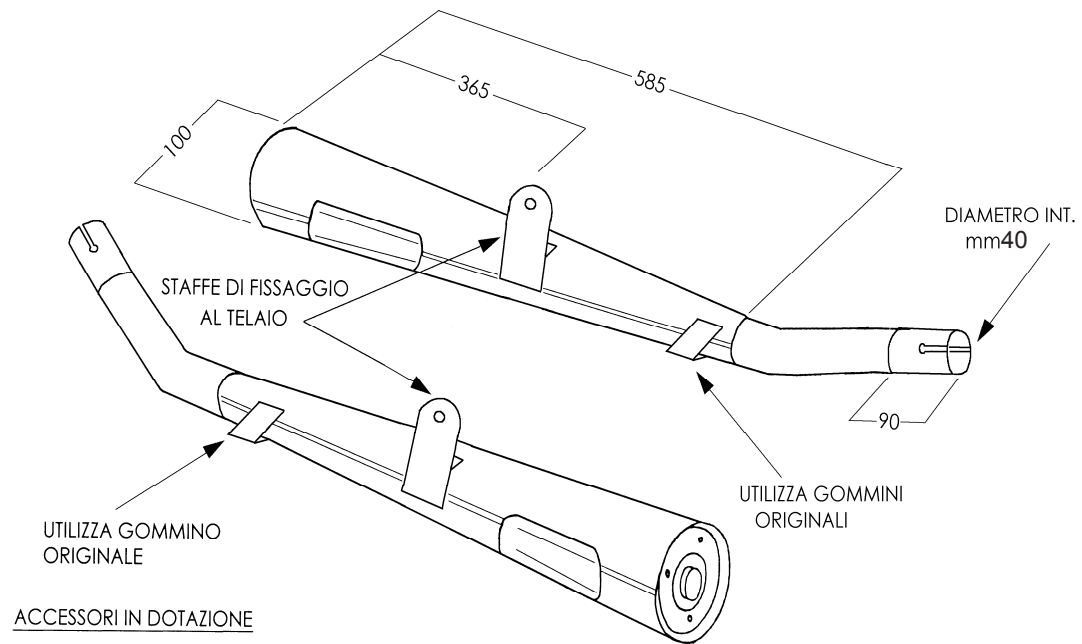

KAWASAKI Z 750 2 CILINDRI

ARTICOLO COMMERCIALE:
K/2075/BC
COPPIE MARMITTE
AFTER MARKET
CROMATO BIANCO

N°2 FASCETTE
DIAM. mm 43